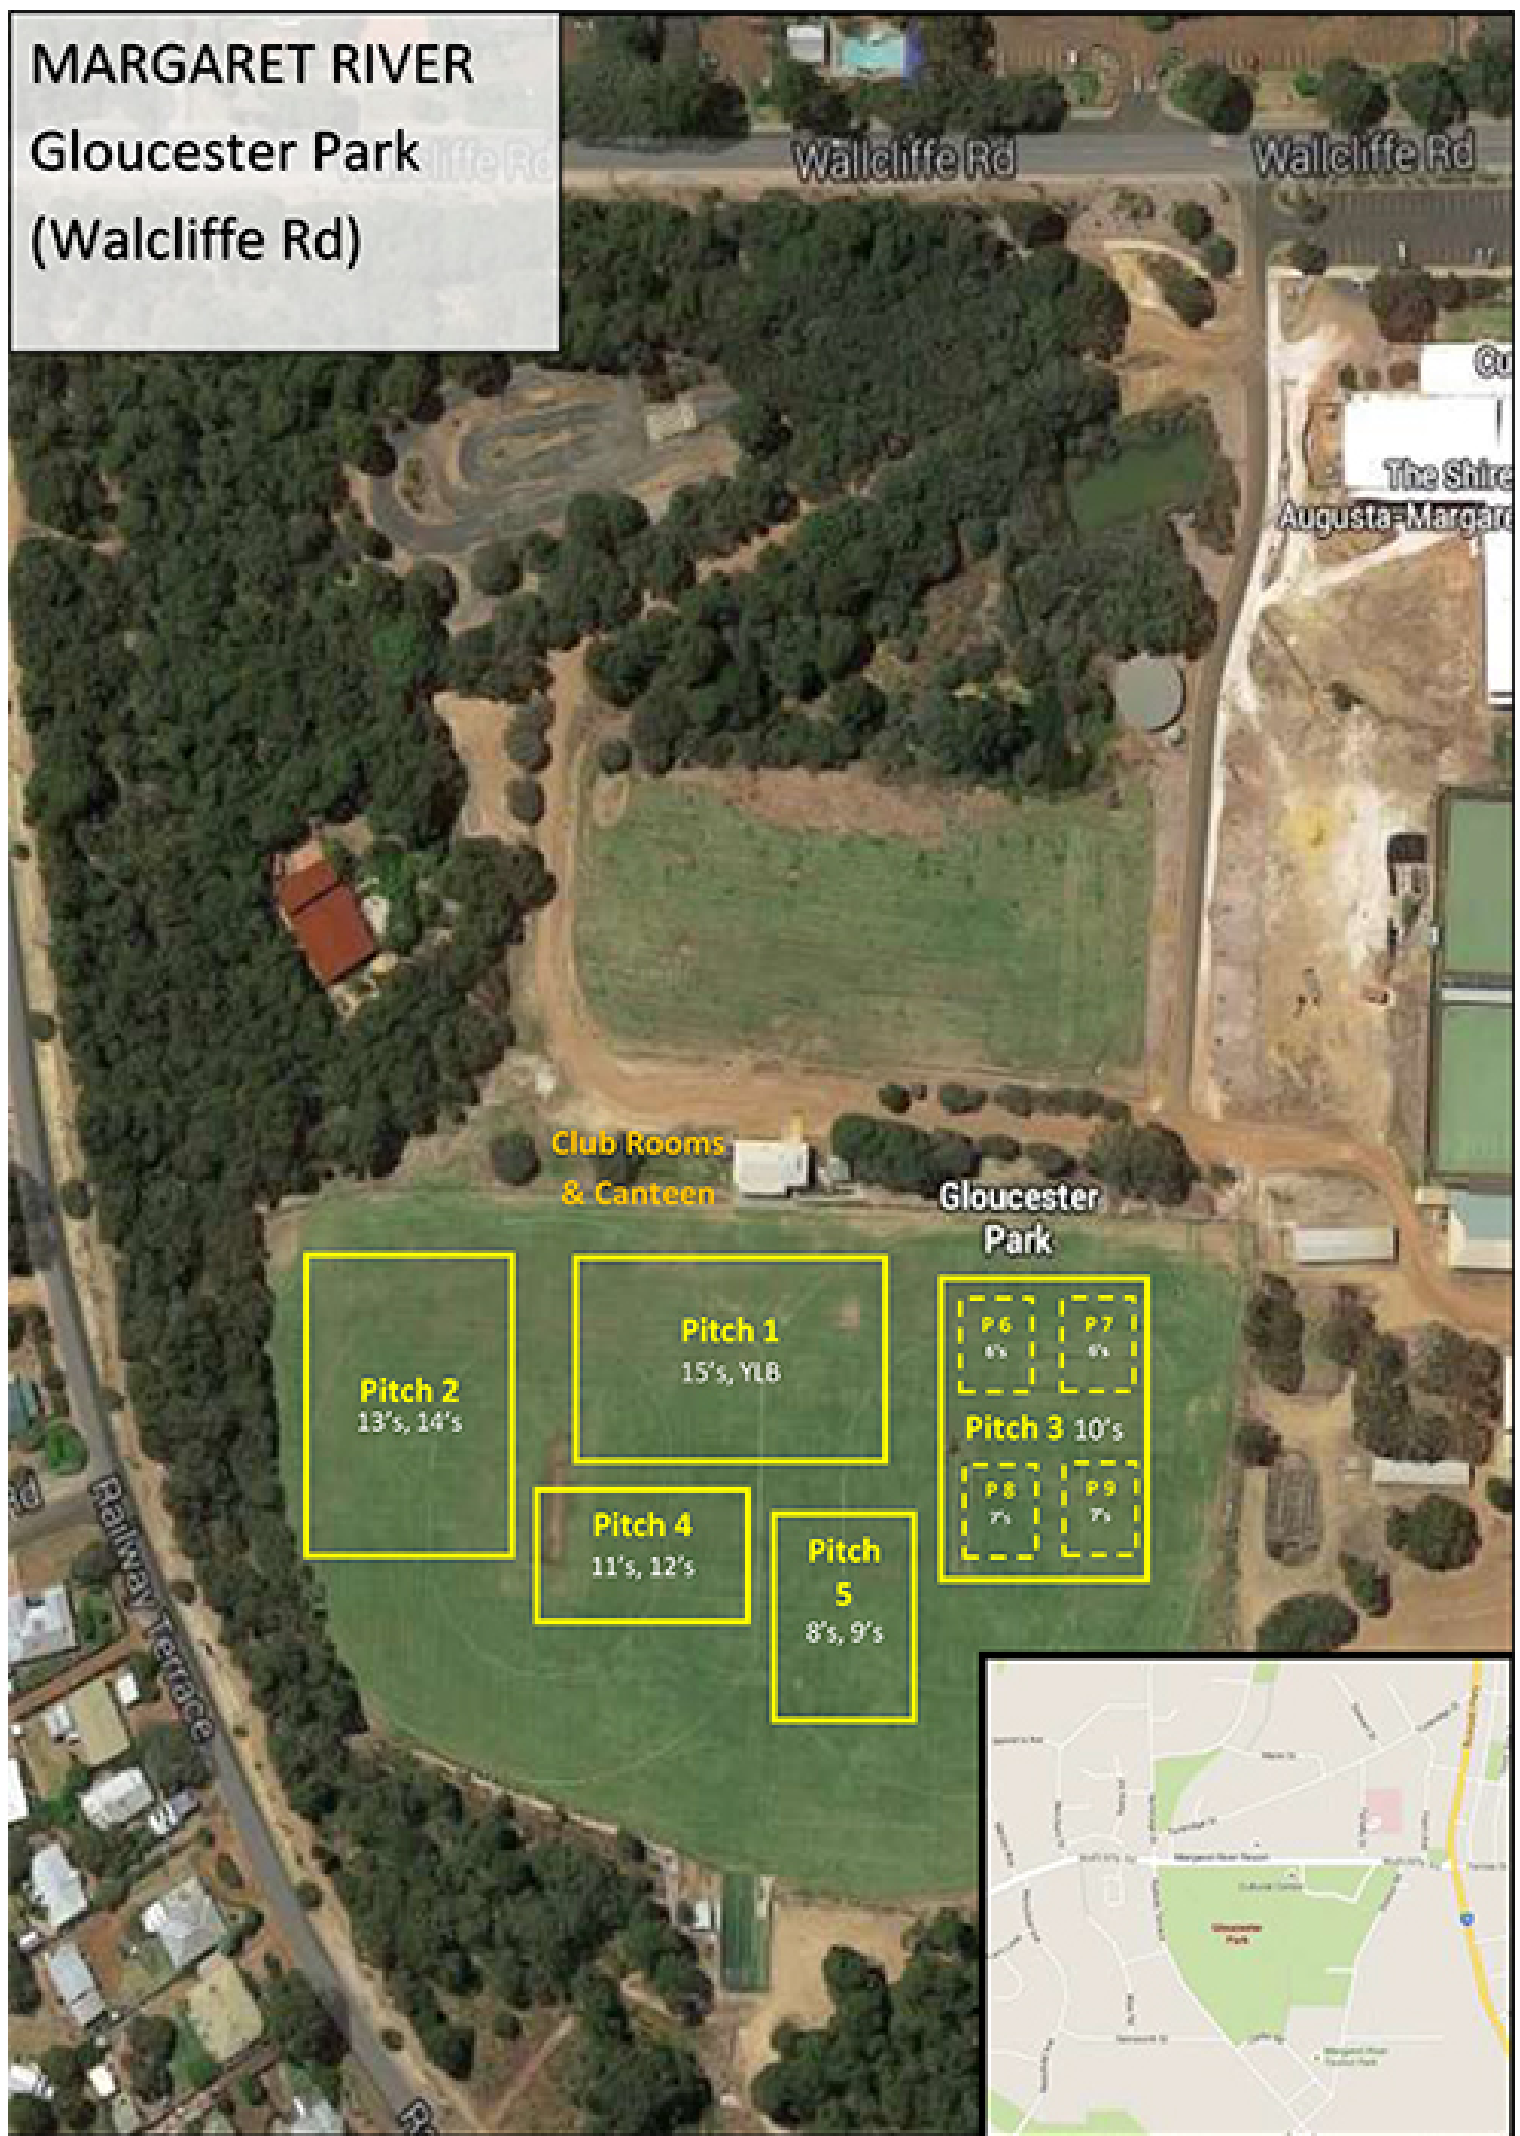

MARGARET RIVER
Gloucester Park
(Walcliffe Rd)

Walcliffe Rd

Walcliffe Rd

The Shire
Augusta-Margaret

Club Rooms
& Canteen

Gloucester
Park

Pitch 2
13's, 14's

Pitch 1
15's, Y18

P6 6's P7 6's
Pitch 3 10's
P8 7's P9 7's

Pitch 4
11's, 12's

Pitch 5
8's, 9's

Railway Terrace